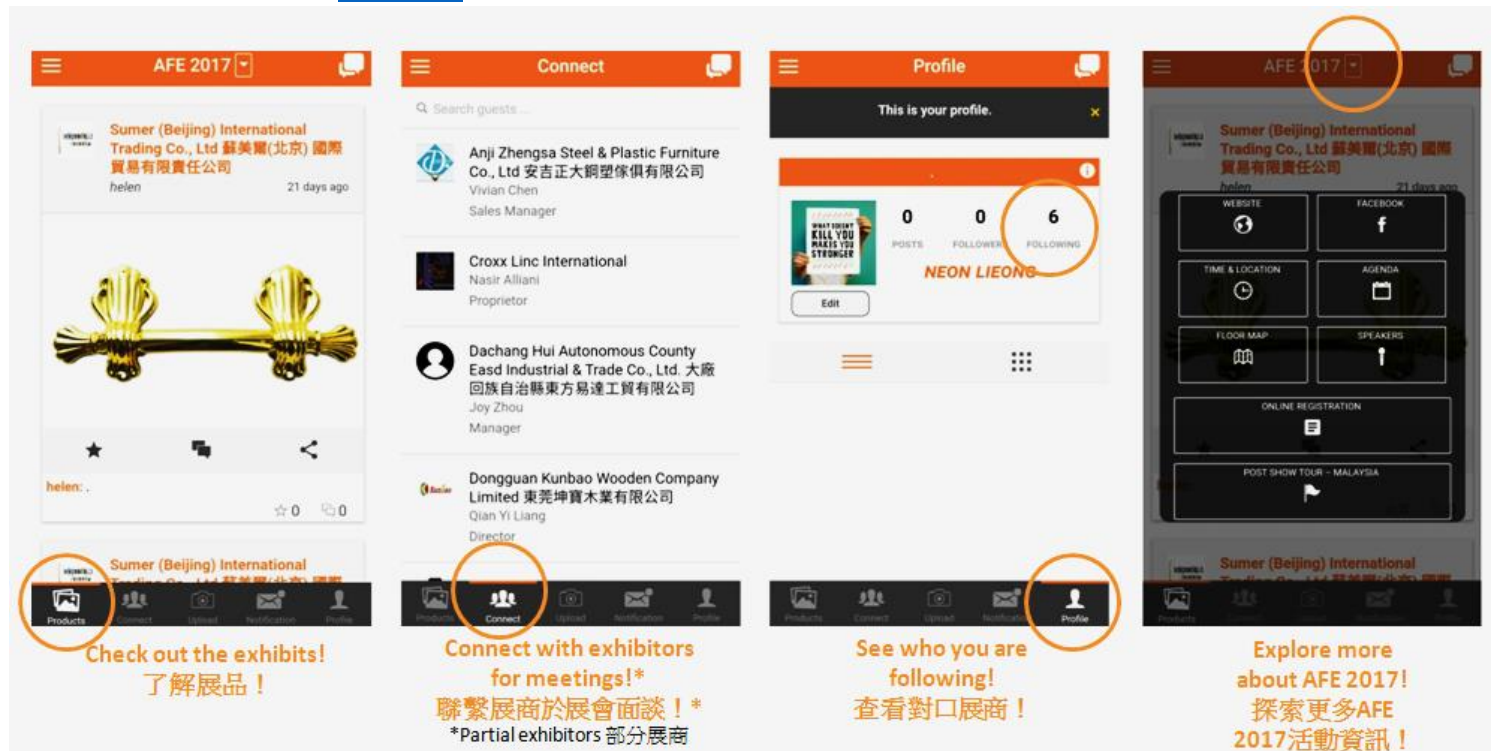

亞洲殯儀及墓園博覽暨會議

Asia Funeral and Cemetery Expo and Conference

2017

16-18/5/2017

Hong Kong 香港

AFE 2017 APP is now launched! More conference and expo info

AFE 2017 手機 APP 現已推出！提供更多會議博覽資訊

To enrich delegates and visitors' experience throughout AFE 2017, we are glad to announce that AFE 2017 App is now officially launched at App Store or Googly Play for your download! You can explore products and services from the preeminent exhibitors at AFE 2017 and connect the exhibitors for direct interaction! Try out the new functions and experiences for AFE2017 Now! Or [CLICK HERE](#) to download the APK version.

為更充實 AFE 2017 與會人士的參觀體驗，AFE 2017 APP 正式在 App Store 及 Google Play 推出！您可於應用程式內搜尋 AFE 2017 博覽會龍頭展商的產品及服務並直接聯繫展商以作溝通。立即下載體驗 AFE 2017 全新功能及資訊！或[按此下載](#) APK 版本。

Conference Highlight 會議焦點

Focus Market: Malaysia - Funeral Business – Dr. K.M. Wong, Permanent Consultant, Malaysia Funeral Public Association (Malaysia)